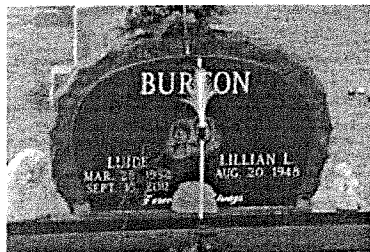

## Luide Burton

**BIRTH** 28 Mar 1934

Nancy, Pulaski County, Kentucky, USA

**DEATH** 15 Sep 2011 (aged 77)

Hoopeston, Vermilion County, Illinois, USA

**BURIAL** Floral Hill Cemetery

Lovejoy Township, Iroquois County, Illinois, USA

**MEMORIAL ID** 76627143

Photo added by RWCNAC

Added by RWCNAC

Added by RWCNAC

Luide Burton, 77, of Hoopeston died at 1:16 p.m. Thursday (Sept. 15, 2011) at his home.

He was born March 28, 1934 in Nancy, Ky. to Jarvis and Ethel Hudson Burton. He was preceded in death by his parents, six brothers and one sister. He married Lillian L. Wallace on July 21, 2007 in Watseka. She survives.